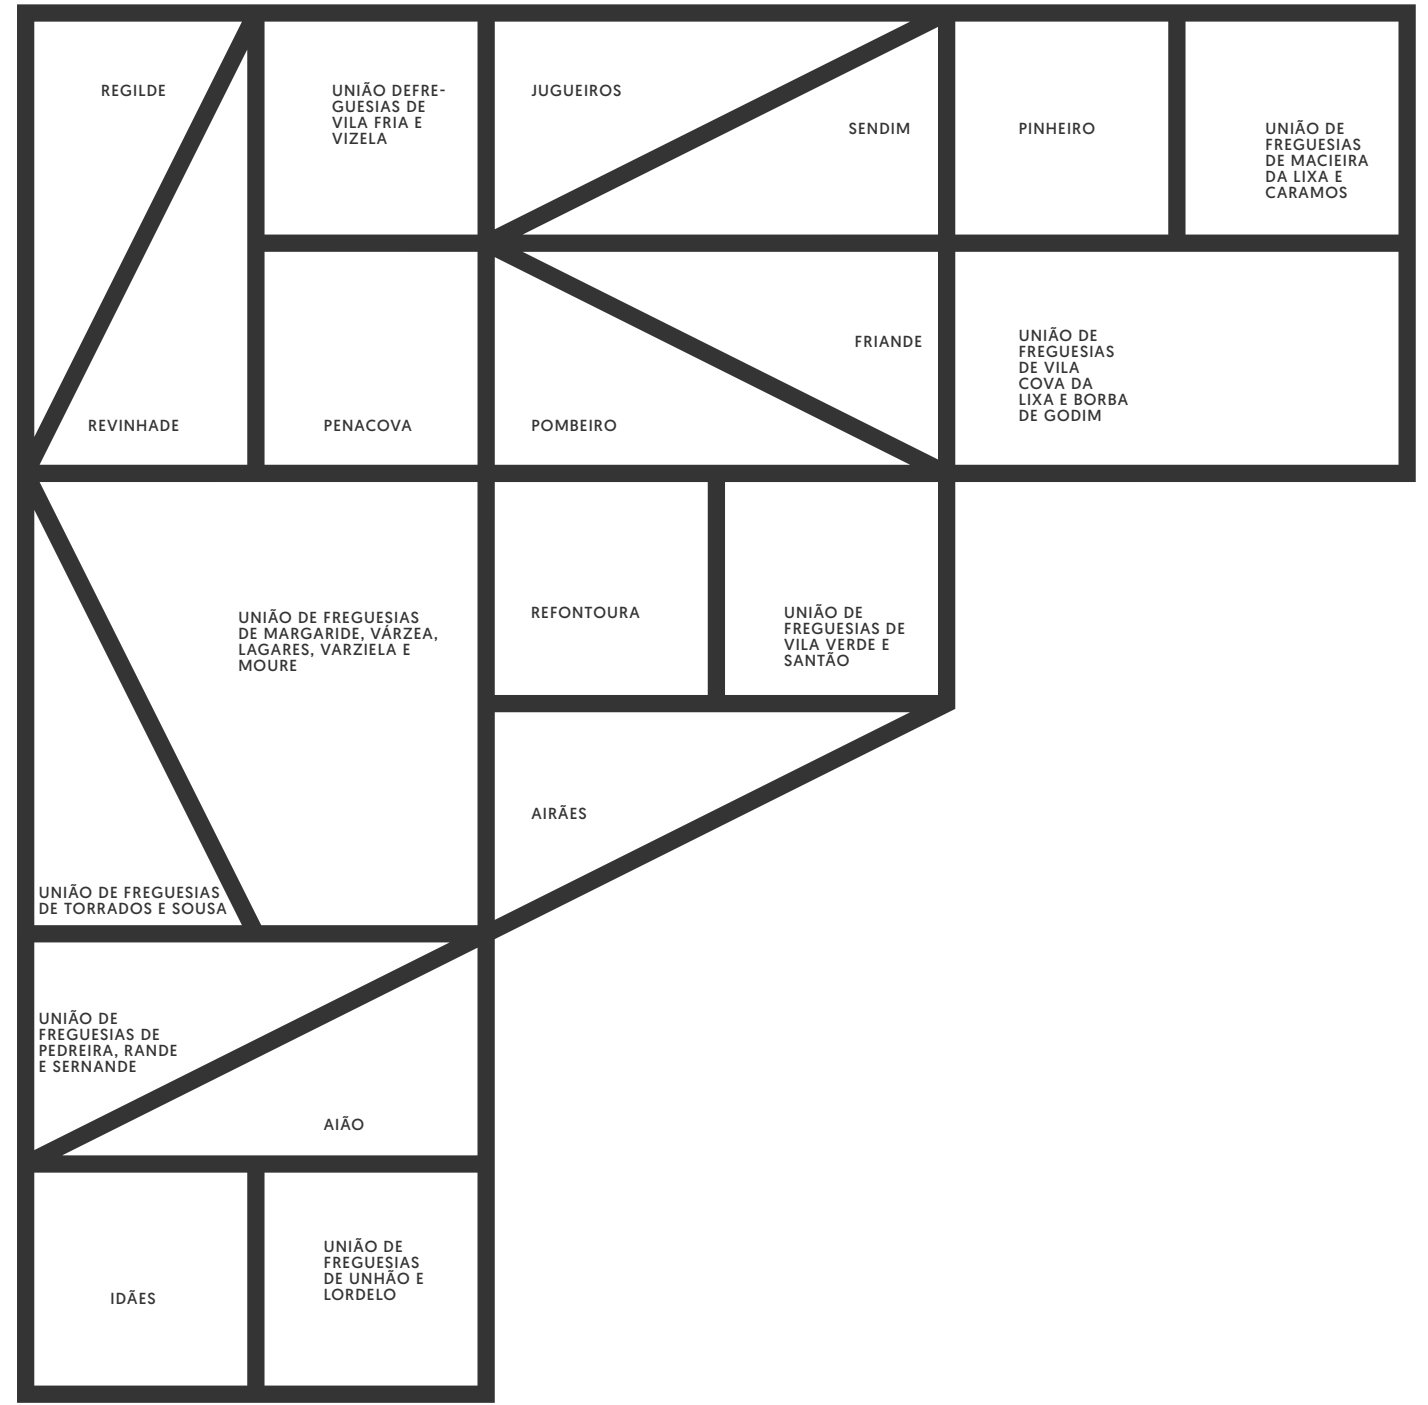

PENACOVA

POMBEIRO

UNIÃO DE FREGUESIAS DE MACIEIRA DA LIXA E CARAMOS

UNIÃO DE FREGUESIAS DE TORRADOS E SOUSA